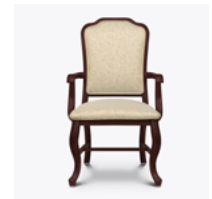

Optional Leg Style
Choose from 2 optional leg styles – Queen Anne or Chippendale.

kwalu | Furnishing the Future™

6160 Peachtree Dunwoody Rd. Building C, Atlanta, GA 30328

1-877-MY-KWALU kwalu.com